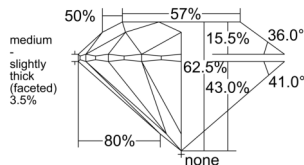

GIA®

FACSIMILE

GIA REPORT

7521098446

Verify this report at GIA.edu

GIA NATURAL DIAMOND DOSSIER®

May 12, 2025
GIA Report Number 7521098446
Shape and Cutting Style ..... Round Brilliant
Measurements ..... 4.71 - 4.74 x 2.95 mm

GRADING RESULTS

Carat Weight ..... 0.40 carat
Color Grade ..... E
Clarity Grade VVS2
Cut Grade ..... Excellent

ADDITIONAL GRADING INFORMATION

Polish ..... Excellent
Symmetry ..... Excellent
Fluorescence ..... None
Clarity Characteristics ..... Pinpoint
Inscription(s): GIA 7521098446

PROPORTIONS

Profile to actual proportions

GRADING SCALES

GIA COLOR SCALE

COLORESS	D
	E
	F
	G
	H
	I
	J
NEAR COLORESS	K
	L
FAIN	M
	N
	O
	P
VERY LIGHT	R
	S
	T
	U
	V
	W
	X
	Y
LIGHT	Z

GIA CLARITY SCALE

VERY VERY SLIGHTLY INCLUDED	FLAWLESS
	INTERNALLY FLAWLESS
VERY SLIGHTLY INCLUDED	VVS₁
	VVS₂
SLIGHTLY INCLUDED	VS₁
	VS₂
INCLUDED	SI₁
	SI₂
	I₁
	I₂
	I₃

GIA CUT SCALE

EXCELLENT
VERY GOOD
GOOD
FAIR
POOR