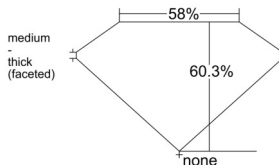

GIA®

FACSIMILE

GIA REPORT 7521177648

Verify this report at GIA.edu

GIA NATURAL DIAMOND DOSSIER®

May 16, 2025
GIA Report Number 7521177648
Shape and Cutting Style ..... Heart Brilliant
Measurements ..... 4.03 x 4.67 x 2.82 mm

GRADING RESULTS

Carat Weight ..... 0.30 carat
Color Grade ..... D
Clarity Grade ..... Internally Flawless

ADDITIONAL GRADING INFORMATION

Polish ..... Excellent
Symmetry ..... Excellent
Fluorescence ..... None
Clarity Characteristics.....Natural, Minor Details of Polish
Inscription(s): GIA 7521177648

PROPORTIONS

Profile not to actual proportions

GRADING SCALES

GIA COLOR SCALE		GIA CLARITY SCALE	
COLORLESS	D	VERY VERY SLIGHTLY INCLUDED	FLAWLESS
	E		INTERNALLY FLAWLESS
	F		VVS₁
	G		VVS₂
	H		VS₁
	I		VS₂
	J		SI₁
	K		SI₂
	L		I₁
	M		I₂
NEAR COLORLESS	N	SLIGHTLY INCLUDED	I₃
	O		
	P		
	Q		
FAINT	R		
	S		
	T		
	U		
VERTICALLY COLORLESS	V		
	W		
	X		
	Y		
LIGHT	Z