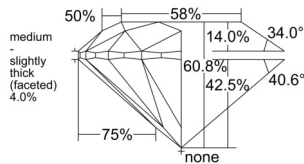

GIA®

FACSIMILE

GIA REPORT

7521249863

Verify this report at GIA.edu

GIA NATURAL DIAMOND DOSSIER®

May 26, 2025
GIA Report Number 7521249863
Shape and Cutting Style ..... Round Brilliant
Measurements ..... 5.47 - 5.50 x 3.34 mm

GRADING RESULTS

Carat Weight ..... 0.62 carat
Color Grade ..... E
Clarity Grade VS2
Cut Grade ..... Excellent

ADDITIONAL GRADING INFORMATION

Polish ..... Very Good
Symmetry ..... Excellent
Fluorescence ..... Medium Blue
Clarity Characteristics ..... Crystal, Cloud
Inscription(s): GIA 7521249863

PROPORTIONS

Profile to actual proportions

GRADING SCALES

GIA COLOR SCALE

COLORLESS	D
	E
	F
	G
	H
	I
	J
NEAR COLORLESS	K
	L
FAIN	M
	N
	O
	P
VERY LIGHT	Q
	R
	S
	T
	U
	V
	W
	X
	Y
LIGHT	Z

GIA CLARITY SCALE

FLAWLESS	VERY VERY SLIGHTLY INCLUDED	VS₁	VS₂	SI₁	SI₂	I₁	I₂	I₃	
									FLAWLESS
INTERNALLY FLAWLESS	VERY SLIGHTLY INCLUDED	VS₁	VS₂	SI₁	SI₂	I₁	I₂	I₃	
	SLIGHTLY INCLUDED								
	INCLUDED								

GIA CUT SCALE

EXCELLENT
VERY GOOD
GOOD
FAIR
POOR