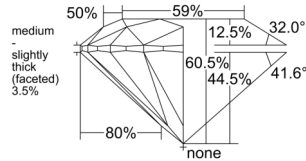

GIA®

FACSIMILE

GIA REPORT

7521304654

Verify this report at GIA.edu

GIA NATURAL DIAMOND DOSSIER®

May 29, 2025
GIA Report Number 7521304654
Shape and Cutting Style ..... Round Brilliant
Measurements ..... 4.41 - 4.44 x 2.68 mm

GRADING RESULTS

Carat Weight ..... 0.32 carat
Color Grade ..... D
Clarity Grade VVS1
Cut Grade ..... Excellent

ADDITIONAL GRADING INFORMATION

Polish ..... Excellent
Symmetry ..... Excellent
Fluorescence ..... Medium Blue
Clarity Characteristics ..... Pinpoint
Inscription(s): GIA 7521304654

PROPORTIONS

Profile to actual proportions