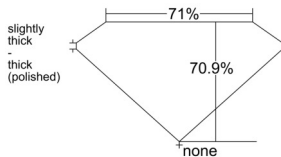

GIA®

FACSIMILE

GIA REPORT 7522102999

Verify this report at GIA.edu

GIA NATURAL DIAMOND DOSSIER®

May 09, 2025
GIA Report Number 7522102999
Shape and Cutting Style ..... Square Modified Brilliant
Measurements ..... 4.44 x 4.40 x 3.12 mm

GRADING RESULTS

Carat Weight ..... 0.52 carat
Color Grade ..... F
Clarity Grade VS2

ADDITIONAL GRADING INFORMATION

Polish ..... Excellent
Symmetry ..... Excellent
Fluorescence ..... None
Clarity Characteristics..... Crystal, Needle, Feather
Inscription(s): GIA 7522102999

PROPORTIONS

Profile not to actual proportions

GRADING SCALES

GIA COLOR SCALE		GIA CLARITY SCALE			
COLORLESS	D	VERY VERY SLIGHTLY INCLUDED	FLAWLESS		
	E		INTERNALLY FLAWLESS		
	F	VERY SLIGHTLY INCLUDED	VVS₁		
	G		VVS₂		
	H		VS₁		
	NEAR COLORLESS	I	SLIGHTLY INCLUDED	VS₂	
		J		SI₁	
		FAINT	K	INCLUDED	SI₂
			L		I₁
			M		I₂
VERY LIGHT			N	INCLUDED	I₃
			O		
			P		
	Q				
LIGHT	R				
	S				
	T				
	U				
	V				
	Z