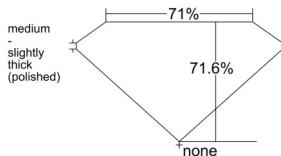

GIA®

FACSIMILE

GIA REPORT 7522133638

Verify this report at GIA.edu

GIA NATURAL DIAMOND DOSSIER®

May 14, 2025
GIA Report Number 7522133638
Shape and Cutting Style ..... **Square Modified Brilliant**
Measurements ..... 5.00 x 4.90 x 3.51 mm

GRADING RESULTS

Carat Weight ..... 0.70 carat
Color Grade ..... F
Clarity Grade VVS1

ADDITIONAL GRADING INFORMATION

Polish ..... Excellent
Symmetry ..... Very Good
Fluorescence ..... None
Clarity Characteristics..... Pinpoint, Internal Graining, Feather
Inscription(s): GIA 7522133638

PROPORTIONS

Profile not to actual proportions

GRADING SCALES

GIA COLOR SCALE		GIA CLARITY SCALE			
COLORLESS	D	VERY VERY SLIGHTLY INCLUDED	FLAWLESS		
	E		INTERNALLY FLAWLESS		
	F	VERY SLIGHTLY INCLUDED	VVS₁		
	G		VVS₂		
	H		VS₁		
	NEAR COLORLESS	I	SLIGHTLY INCLUDED	VS₂	
		J		SI₁	
		FAINT	K	INCLUDED	SI₂
			L		I₁
			M		I₂
VERT LIGHT	N	LIGHT	I₃		
	O				
	P				
	Q				
	R				
LIGHT	S				
	T				
	U				
	V				
	W				
X					
Y					
Z