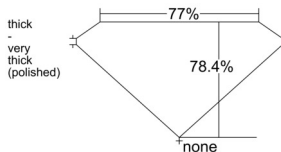

GIA®

FACSIMILE

GIA REPORT 7522841515

Verify this report at GIA.edu

GIA NATURAL DIAMOND DOSSIER®

July 19, 2025
GIA Report Number 7522841515
Shape and Cutting Style ..... Square Modified Brilliant
Measurements ..... 4.36 x 4.19 x 3.29 mm

GRADING RESULTS

Carat Weight ..... 0.50 carat
Color Grade ..... G
Clarity Grade SI1

ADDITIONAL GRADING INFORMATION

Polish ..... Excellent
Symmetry ..... Very Good
Fluorescence ..... Medium Blue
Clarity Characteristics..... Cloud, Crystal, Feather
Inscription(s): GIA 7522841515

PROPORTIONS

Profile not to actual proportions

GRADING SCALES

GIA COLOR SCALE		GIA CLARITY SCALE			
COLORLESS	D	VERY VERY SLIGHTLY INCLUDED	FLAWLESS		
	E		INTERNALLY FLAWLESS		
	F		VVS₁		
	NEAR COLORLESS	G	VVS₂		
		H	VERY SLIGHTLY INCLUDED	VS₁	
		I		VS₂	
		FAINT	J	SLIGHTLY INCLUDED	SI₁
			K		SI₂
	L		INCLUDED		I₁
	M			I₂	
VERT LIGHT	N		LIGHT	I₃	
	O				
	P				
	Q				
	R				
LIGHT	S				
	T				
	U				
	V				
	W				
X					
Y					
Z