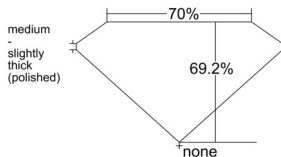

GIA®

FACSIMILE

GIA REPORT 7523478135

Verify this report at GIA.edu

GIA NATURAL DIAMOND DOSSIER®

June 13, 2025
GIA Report Number 7523478135
Shape and Cutting Style ..... **Cut-Cornered Rectangular Modified Brilliant**
Measurements ..... 5.26 x 4.03 x 2.79 mm

GRADING RESULTS

Carat Weight ..... 0.50 carat
Color Grade ..... F
Clarity Grade VS1

ADDITIONAL GRADING INFORMATION

Polish ..... Excellent
Symmetry ..... Very Good
Fluorescence ..... Faint
Clarity Characteristics ..... Crystal, Cloud
Inscription(s): GIA 7523478135

PROPORTIONS

Profile not to actual proportions

GRADING SCALES

GIA COLOR SCALE		GIA CLARITY SCALE			
COLORLESS	D	VERY VERY SLIGHTLY INCLUDED	FLAWLESS		
	E		INTERNALLY FLAWLESS		
	F	VERY SLIGHTLY INCLUDED	VS₁		
	G		VS₂		
	H		VS₁		
	NEAR COLORLESS	I	SLIGHTLY INCLUDED	VS₂	
		J		SI₁	
		FAINT	K	INCLUDED	SI₂
			L		I₁
			M		I₂
VERT LIGHT	N	INCLUDED	I₃		
	O				
	P				
	Q				
	R				
	S				
	T				
LIGHT	U				
	V				
	W				
	X				
Y					
Z