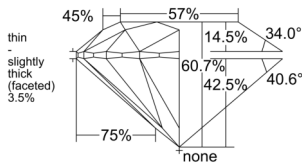

GIA®

FACSIMILE

GIA REPORT 7526212303

Verify this report at GIA.edu

GIA NATURAL DIAMOND DOSSIER®

May 20, 2025
GIA Report Number 7526212303
Shape and Cutting Style ..... Round Brilliant
Measurements ..... 5.12 - 5.16 x 3.12 mm

GRADING RESULTS

Carat Weight ..... 0.50 carat
Color Grade I
Clarity Grade VS1
Cut Grade ..... Excellent

ADDITIONAL GRADING INFORMATION

Polish ..... Excellent
Symmetry ..... Excellent
Fluorescence ..... Medium Blue
Clarity Characteristics ..... Feather, Cloud, Pinpoint
Inscription(s): GIA 7526212303

PROPORTIONS

GRADING SCALES

GIA COLOR SCALE

COLORLESS	D
	E
	F
	G
	H
	I
	J
NEAR COLORLESS	K
	L
FAIN	M
	N
	O
	P
	Q
VERY LIGHT	R
	S
	T
	U
	V
	W
	X
	Y
LIGHT	Z

GIA CLARITY SCALE

FLAWLESS	INTERNAL FLAWLESS	
		FLAWLESS
VERY VERY SLIGHTLY INCLUDED	VVS₁	
	VVS₂	
VERY SLIGHTLY INCLUDED	VS₁	
	VS₂	
SLIGHTLY INCLUDED	SI₁	
	SI₂	
INCLUDED	I₁	
	I₂	
	I₃	

GIA CUT SCALE

EXCELLENT
VERY GOOD
GOOD
FAIR
POOR