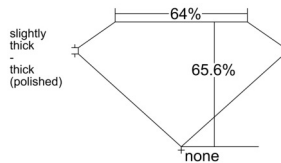

GIA®

FACSIMILE

GIA REPORT

7526744781

Verify this report at GIA.edu

GIA NATURAL DIAMOND DOSSIER®

July 08, 2025
GIA Report Number 7526744781
Shape and Cutting Style ..... Emerald Cut
Measurements ..... 5.66 x 4.00 x 2.63 mm

GRADING RESULTS

Carat Weight ..... 0.60 carat
Color Grade ..... J
Clarity Grade VS1

ADDITIONAL GRADING INFORMATION

Polish ..... Excellent
Symmetry ..... Very Good
Fluorescence ..... None
Clarity Characteristics ..... Cloud
Inscription(s): GIA 7526744781

PROPORTIONS

Profile not to actual proportions

GRADING SCALES

GIA COLOR SCALE		GIA CLARITY SCALE			
COLORLESS	D	VERY VERY SLIGHTLY INCLUDED	FLAWLESS		
	E		INTERNALLY FLAWLESS		
	F		VVS₁		
	G		VVS₂		
	NEAR COLORLESS	H	VERY SLIGHTLY INCLUDED	VS₁	
		I		VS₂	
		FAINT	J	SLIGHTLY INCLUDED	SI₁
			K		SI₂
	L		I₁		
	VERT LIGHT		M	INCLUDED	I₂
N			I₃		
O					
P					
LIGHT	Q				
	R				
	S				
	T				
	U				
	V				
	W				
	X				
	Y				
	Z