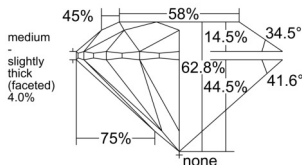

GIA®

FACSIMILE

GIA REPORT 7528013432

Verify this report at GIA.edu

GIA NATURAL DIAMOND DOSSIER®

May 02, 2025
GIA Report Number 7528013432
Shape and Cutting Style ..... Round Brilliant
Measurements ..... 6.15 - 6.19 x 3.88 mm

GRADING RESULTS

Carat Weight ..... 0.91 carat
Color Grade ..... F
Clarity Grade VS2
Cut Grade ..... Excellent

ADDITIONAL GRADING INFORMATION

Polish ..... Excellent
Symmetry ..... Excellent
Fluorescence ..... Strong Blue
Clarity Characteristics ..... Feather, Cloud
Inscription(s): GIA 7528013432

PROPORTIONS

Profile to actual proportions

GRADING SCALES

GIA COLOR SCALE

COLORLESS	D
	E
	F
	G
	H
	I
	J
NEAR COLORLESS	K
	L
Faint	M
	N
	O
	P
Very Light	Q
	R
	S
	T
	U
	V
Light	W
	X
	Y
	Z

GIA CLARITY SCALE

FLAWLESS	VERY VERY SLIGHTLY INCLUDED	VS₁	VS₂	SI₁	SI₂	I₁	I₂	I₃			
									VERY SLIGHTLY INCLUDED	SLIGHTLY INCLUDED	INCLUDED

GIA CUT SCALE

EXCELLENT
VERY GOOD
GOOD
FAIR
POOR