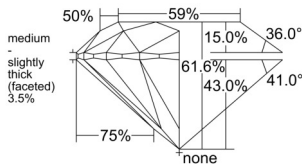

GIA®

FACSIMILE

GIA REPORT 7528172639

Verify this report at GIA.edu

GIA NATURAL DIAMOND DOSSIER®

May 16, 2025
GIA Report Number 7528172639
Shape and Cutting Style ..... Round Brilliant
Measurements ..... 5.66 - 5.70 x 3.50 mm

GRADING RESULTS

Carat Weight ..... 0.70 carat
Color Grade ..... F
Clarity Grade SI2
Cut Grade ..... Excellent

ADDITIONAL GRADING INFORMATION

Polish ..... Excellent
Symmetry ..... Excellent
Fluorescence ..... None
Clarity Characteristics ..... Feather, Crystal
Inscription(s): GIA 7528172639

PROPORTIONS

Profile to actual proportions

GRADING SCALES

GIA COLOR SCALE

COLORESS	D
	E
	F
	G
	H
	I
	J
NEAR COLORESS	K
	L
FANIT	M
	N
	O
	P
VERY LIGHT	Q
	R
	S
	T
	U
	V
	W
	X
	Y
LIGHT	Z

GIA CLARITY SCALE

FLAWLESS	VERY VERY SLIGHTLY INCLUDED	VVS₁	VVS₂	VS₁	VS₂	SI₁	SI₂	I₁	I₂	I₃	
											INTERNAL FLAWLESS

GIA CUT SCALE

EXCELLENT
VERY GOOD
GOOD
FAIR
POOR