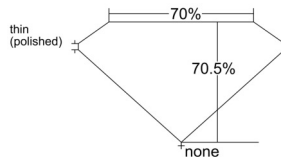

GIA®

FACSIMILE

GIA REPORT 7528427188

Verify this report at GIA.edu

GIA NATURAL DIAMOND DOSSIER®

June 09, 2025
GIA Report Number 7528427188
Shape and Cutting Style ..... Square Modified Brilliant
Measurements ..... 4.46 x 4.45 x 3.14 mm

GRADING RESULTS

Carat Weight ..... 0.50 carat
Color Grade ..... F
Clarity Grade VVS2

ADDITIONAL GRADING INFORMATION

Polish ..... Excellent
Symmetry ..... Very Good
Fluorescence ..... None
Clarity Characteristics ..... Cloud, Pinpoint
Inscription(s): GIA 7528427188

PROPORTIONS

Profile not to actual proportions

GRADING SCALES

GIA COLOR SCALE		GIA CLARITY SCALE			
COLORLESS	D	VERY VERY SLIGHTLY INCLUDED	FLAWLESS		
	E		INTERNALLY FLAWLESS		
	F	VERY SLIGHTLY INCLUDED	VVS₁		
	G		VVS₂		
	H		VS₁		
	NEAR COLORLESS	I	SLIGHTLY INCLUDED	VS₂	
		J		SI₁	
		FAINT	K	INCLUDED	SI₂
			L		I₁
			M		I₂
VERT LIGHT	N	INCLUDED	I₃		
	O				
	P				
	Q				
	R				
	S				
	T				
LIGHT	U				
	V				
	W				
	X				
Y					
Z