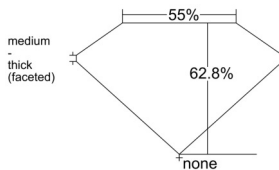

GIA®

FACSIMILE

GIA REPORT 7528689678

Verify this report at GIA.edu

GIA NATURAL DIAMOND DOSSIER®

July 03, 2025
GIA Report Number 7528689678
Shape and Cutting Style ..... Oval Brilliant
Measurements ..... 6.31 x 4.47 x 2.80 mm

GRADING RESULTS

Carat Weight ..... 0.50 carat
Color Grade ..... E
Clarity Grade VVS2

ADDITIONAL GRADING INFORMATION

Polish ..... Excellent
Symmetry ..... Very Good
Fluorescence ..... Strong Blue
Clarity Characteristics..... Feather, Pinpoint, Needle, Indented
Natural

Inscription(s): GIA 7528689678

PROPORTIONS

Profile not to actual proportions

GRADING SCALES

GIA COLOR SCALE		GIA CLARITY SCALE				
COLORLESS	D	VERY VERY SLIGHTLY INCLUDED	FLAWLESS			
	E		INTERNALLY FLAWLESS			
	F		VVS₁			
	NEAR COLORLESS	G	VVS₂			
		H	VERY SLIGHTLY INCLUDED	VS₁		
		I		VS₂		
		FAINT	J	SLIGHTLY INCLUDED	SI₁	
			K		SI₂	
			L		INCLUDED	I₁
			M	I₂		
VERT LIGHT	N		INCLUDED	I₃		
	O					
	P					
	Q					
	R					
LIGHT	S					
	T					
	U					
	V					
	W					
	X					
Y						
Z