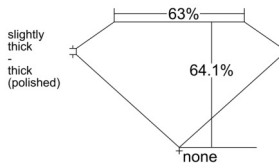

GIA®

FACSIMILE

GIA REPORT 7528698631

Verify this report at GIA.edu

GIA NATURAL DIAMOND DOSSIER®

July 04, 2025
GIA Report Number 7528698631
Shape and Cutting Style ..... Square Emerald Cut
Measurements ..... 3.54 x 3.51 x 2.25 mm

GRADING RESULTS

Carat Weight ..... 0.23 carat
Color Grade ..... F
Clarity Grade VS1

ADDITIONAL GRADING INFORMATION

Polish ..... Excellent
Symmetry ..... Very Good
Fluorescence ..... None
Clarity Characteristics ..... Feather
Inscription(s): GIA 7528698631

PROPORTIONS

Profile not to actual proportions

GRADING SCALES

GIA COLOR SCALE		GIA CLARITY SCALE			
COLORLESS	D	VERY VERY SLIGHTLY INCLUDED	FLAWLESS		
	E		INTERNALLY FLAWLESS		
	F	VERY SLIGHTLY INCLUDED	VS₁		
	G		VS₂		
	H		VS₁		
	NEAR COLORLESS	I	SLIGHTLY INCLUDED	SI₁	
		J		SI₂	
		FAINT	K	INCLUDED	I₁
			L		I₂
			M		I₃
VERT LIGHT	N		NOT LISTED		
	O				
	P				
	Q				
	R				
LIGHT	S				
	T				
	U				
	V				
	Z