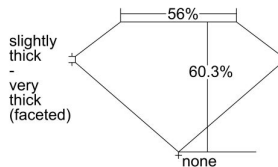

GIA®

FACSIMILE

GIA REPORT

1162511934

Verify this report at gia.edu

GIA DIAMOND DOSSIER®

November 07, 2014
GIA Report Number 1162511934
Shape and Cutting Style ..... Heart Brilliant
Measurements ..... 5.72 x 6.83 x 4.12 mm

GRADING RESULTS

Carat Weight ..... 0.91 carat
Color Grade ..... E
Clarity Grade SI1

ADDITIONAL GRADING INFORMATION

Polish ..... Excellent
Symmetry ..... Very Good
Fluorescence ..... None
Clarity Characteristics ..... Crystal, Feather
Inscription(s): GIA 1162511934

PROPORTIONS

Profile not to actual proportions

GRADING SCALES

GIA COLOR SCALE		GIA CLARITY SCALE			
COLORLESS	D	VERY VERY SLIGHTLY INCLUDED	FLAWLESS		
	E		INTERNALLY FLAWLESS		
	F		VVS₁		
	G		VVS₂		
	NEAR COLORLESS	H	VERY SLIGHTLY INCLUDED	VS₁	
		I		VS₂	
		FAINT	J	SLIGHTLY INCLUDED	SI₁
			K		SI₂
	L		I₁		
	VERY LIGHT		M	INCLUDED	I₂
N			I₃		
O					
P					
LIGHT	Q				
	R				
	S				
	T				
	U				
	Z