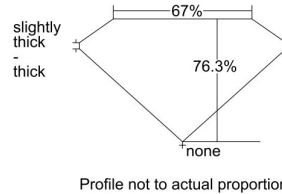

GIA®

FACSIMILE

GIA REPORT 1427068408

Verify this report at GIA.edu

GIA NATURAL DIAMOND DOSSIER®

February 09, 2022
GIA Report Number 1427068408
Shape and Cutting Style ..... Square Modified Brilliant
Measurements ..... 4.64 x 4.45 x 3.39 mm

GRADING RESULTS

Carat Weight ..... 0.60 carat
Color Grade ..... G
Clarity Grade VS1

ADDITIONAL GRADING INFORMATION

Polish ..... Excellent
Symmetry ..... Very Good
Fluorescence ..... None
Clarity Characteristics..... Cloud, Crystal
Inscription(s): GIA 1427068408

PROPORTIONS

GRADING SCALES

GIA COLOR SCALE		GIA CLARITY SCALE			
COLORLESS	D	VERY VERY SLIGHTLY INCLUDED	FLAWLESS		
	E		INTERNALLY FLAWLESS		
	F	VERY SLIGHTLY INCLUDED	VVS₁		
	G		VVS₂		
	H		VS₁		
	NEAR COLORLESS	I	SLIGHTLY INCLUDED	VS₂	
		J		SI₁	
		FAINT	K	INCLUDED	SI₂
			L		I₁
			M		I₂
VERT LIGHT	N	LIGHT	I₃		
	O				
	P				
	Q				
	R