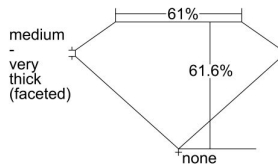

GIA®

FACSIMILE

GIA REPORT 1437717181

Verify this report at GIA.edu

GIA NATURAL DIAMOND DOSSIER®

June 17, 2022
GIA Report Number 1437717181
Shape and Cutting Style ..... Heart Brilliant
Measurements ..... 4.95 x 6.03 x 3.72 mm

GRADING RESULTS

Carat Weight ..... 0.70 carat
Color Grade ..... G
Clarity Grade VS2

ADDITIONAL GRADING INFORMATION

Polish ..... Very Good
Symmetry ..... Very Good
Fluorescence ..... None
Clarity Characteristics.. Indented Natural, Crystal, Cloud, Feather
Inscription(s): GIA 1437717181

PROPORTIONS

Profile not to actual proportions

GRADING SCALES

GIA COLOR SCALE		GIA CLARITY SCALE			
COLORLESS	D	VERY VERY SLIGHTLY INCLUDED	FLAWLESS		
	E		INTERNALLY FLAWLESS		
	F	VERY SLIGHTLY INCLUDED	VVS₁		
	G		VVS₂		
	H		VS₁		
	NEAR COLORLESS	I	SLIGHTLY INCLUDED	VS₂	
		J		SI₁	
		FAINT	K	INCLUDED	SI₂
			L		I₁
			M		I₂
VERT LIGHT	N	LIGHT	I₃		
	O				
	P				
	Q				
	R