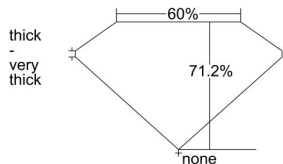

GIA®

FACSIMILE

GIA REPORT 1438132571

Verify this report at GIA.edu

GIA NATURAL DIAMOND DOSSIER®

April 20, 2022
GIA Report Number 1438132571
Shape and Cutting Style ..... **Cut-Cornered Rectangular Modified Brilliant**
Measurements ..... 5.99 x 4.31 x 3.07 mm

GRADING RESULTS

Carat Weight ..... 0.70 carat
Color Grade ..... H
Clarity Grade SI2

ADDITIONAL GRADING INFORMATION

Polish ..... Very Good
Symmetry ..... Very Good
Fluorescence ..... Faint
Clarity Characteristics ..... Feather
Inscription(s): GIA 1438132571

PROPORTIONS

Profile not to actual proportions

GRADING SCALES

GIA COLOR SCALE		GIA CLARITY SCALE			
COLORLESS	D	VERY VERY SLIGHTLY INCLUDED	FLAWLESS		
	E		INTERNALLY FLAWLESS		
	F		VVS₁		
	NEAR COLORLESS	G	VERY SLIGHTLY INCLUDED	VVS₂	
		H		VS₁	
		FAINT	I	SLIGHTLY INCLUDED	VS₂
			J		SI₁
	K		SI₂		
	LIGHT		L	INCLUDED	I₁
			M		I₂
N			I₃		
O					
P					
Q					
R