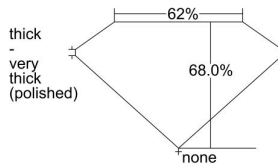

GIA®

FACSIMILE

GIA REPORT 1475810806

Verify this report at GIA.edu

GIA NATURAL DIAMOND DOSSIER®

October 16, 2023
GIA Report Number 1475810806
Shape and Cutting Style ..... Square Emerald Cut
Measurements ..... 5.34 x 5.26 x 3.58 mm

GRADING RESULTS

Carat Weight ..... 0.95 carat
Color Grade ..... J
Clarity Grade VS1

ADDITIONAL GRADING INFORMATION

Polish ..... Excellent
Symmetry ..... Excellent
Fluorescence ..... None
Clarity Characteristics ..... Crystal, Pinpoint
Inscription(s): GIA 1475810806

PROPORTIONS

Profile not to actual proportions

GRADING SCALES

GIA COLOR SCALE		GIA CLARITY SCALE			
COLORLESS	D	VERY VERY SLIGHTLY INCLUDED	FLAWLESS		
	E		INTERNALLY FLAWLESS		
	F	VERY SLIGHTLY INCLUDED	VVS₁		
	G		VVS₂		
	H		VS₁		
	NEAR COLORLESS	I	SLIGHTLY INCLUDED	VS₂	
		J		SI₁	
		FAINT	K	INCLUDED	SI₂
			L		I₁
			M		I₂
VERT LIGHT	N	INCLUDED	I₃		
	O				
	P				
	Q				
	R				
LIGHT	S				
	T				
	U				
	V				
	W				
X					
Y					
Z