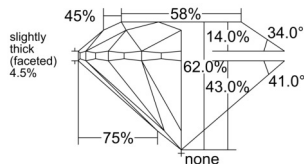

GIA®

FACSIMILE

GIA REPORT

1493616639

Verify this report at GIA.edu

GIA NATURAL DIAMOND DOSSIER®

March 24, 2025

GIA Report Number 1493616639

Shape and Cutting Style ..... Round Brilliant

Measurements ..... 5.46 - 5.48 x 3.39 mm

GRADING RESULTS

Carat Weight ..... 0.63 carat

Color Grade ..... D

Clarity Grade VVS1

Cut Grade ..... Excellent

ADDITIONAL GRADING INFORMATION

Polish ..... Excellent

Symmetry ..... Excellent

Fluorescence ..... Medium Blue

Clarity Characteristics ..... Pinpoint, Feather

Inscription(s): GIA 1493616639

PROPORTIONS

Profile to actual proportions