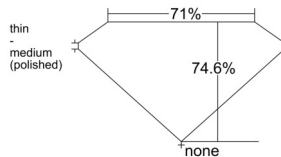

GIA®

FACSIMILE

GIA REPORT 1513184030

Verify this report at GIA.edu

GIA NATURAL DIAMOND DOSSIER®

January 13, 2025
GIA Report Number 1513184030
Shape and Cutting Style ..... Square Modified Brilliant
Measurements ..... 4.59 x 4.39 x 3.28 mm

GRADING RESULTS

Carat Weight ..... 0.52 carat
Color Grade ..... G
Clarity Grade VVS1

ADDITIONAL GRADING INFORMATION

Polish ..... Excellent
Symmetry ..... Very Good
Fluorescence ..... None
Clarity Characteristics ..... Pinpoint, Feather
Inscription(s): GIA 1513184030

PROPORTIONS

Profile not to actual proportions

GRADING SCALES

GIA COLOR SCALE		GIA CLARITY SCALE			
COLORLESS	D	VERY VERY SLIGHTLY INCLUDED	FLAWLESS		
	E		INTERNALLY FLAWLESS		
	F	VERY SLIGHTLY INCLUDED	VVS₁		
	G		VVS₂		
	H		VS₁		
	NEAR COLORLESS	I	SLIGHTLY INCLUDED	VS₂	
		J		SI₁	
		FAINT	K	INCLUDED	SI₂
			L		I₁
			M		I₂
VERT LIGHT			N	INCLUDED	I₃
			O		
			P		
	Q				
LIGHT	R				
	S				
	T				
	U				
	V				
	Z