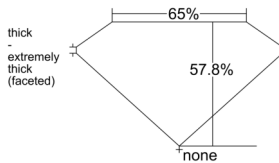

GIA®

FACSIMILE

GIA REPORT 1513223734

Verify this report at GIA.edu

GIA NATURAL DIAMOND DOSSIER®

January 17, 2025
GIA Report Number 1513223734
Shape and Cutting Style ..... Heart Brilliant
Measurements ..... 5.12 x 6.14 x 3.55 mm

GRADING RESULTS

Carat Weight ..... 0.70 carat
Color Grade ..... D
Clarity Grade VS2

ADDITIONAL GRADING INFORMATION

Polish ..... Excellent
Symmetry ..... Excellent
Fluorescence ..... None
Clarity Characteristics ..... Feather, Crystal
Inscription(s): GIA 1513223734

PROPORTIONS

Profile not to actual proportions

GRADING SCALES

GIA COLOR SCALE		GIA CLARITY SCALE	
COLORLESS	D	VERY VERY SLIGHTLY INCLUDED	FLAWLESS
	E		INTERNALLY FLAWLESS
	F		VVS₁
	G		VVS₂
	H		VS₁
	I		VS₂
	J		SI₁
	K		SI₂
	L		I₁
	M		I₂
NEAR COLORLESS	N	SLIGHTLY INCLUDED	I₃
	O		
	P		
	Q		
FAINT	R		
	S		
	T		
	U		
VERT LIGHT	V		
	W		
	X		
	Y		
LIGHT	Z