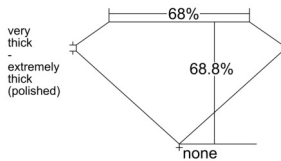

GIA®

FACSIMILE

GIA REPORT 1513276243

Verify this report at GIA.edu

GIA NATURAL DIAMOND DOSSIER®

January 27, 2025
GIA Report Number 1513276243
Shape and Cutting Style ..... Square Emerald Cut
Measurements ..... 4.94 x 4.88 x 3.36 mm

GRADING RESULTS

Carat Weight ..... 0.77 carat
Color Grade I
Clarity Grade SI1

ADDITIONAL GRADING INFORMATION

Polish ..... Excellent
Symmetry ..... Excellent
Fluorescence ..... Faint
Clarity Characteristics ..... Cloud, Crystal
Inscription(s): GIA 1513276243

PROPORTIONS

Profile not to actual proportions

GRADING SCALES

GIA COLOR SCALE		GIA CLARITY SCALE			
COLORLESS	D	VERY VERY SLIGHTLY INCLUDED	FLAWLESS		
	E		INTERNALLY FLAWLESS		
	F	VERY SLIGHTLY INCLUDED	VVS₁		
	G		VVS₂		
	H		VS₁		
	NEAR COLORLESS	I	SLIGHTLY INCLUDED	VS₂	
		J		SI₁	
		FAINT	K	INCLUDED	SI₂
			L		I₁
			M		I₂
VERT LIGHT	N	LIGHT	I₃		
	O				
	P				
	Q				
LIGHT	R				
	S				
	T				
	U				
	V				
	W				
	X				
	Y				
	Z