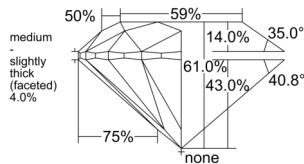

GIA®

FACSIMILE

GIA REPORT

1513786536

Verify this report at GIA.edu

GIA NATURAL DIAMOND DOSSIER®

April 03, 2025
GIA Report Number 1513786536
Shape and Cutting Style ..... Round Brilliant
Measurements ..... 4.54 - 4.56 x 2.78 mm

GRADING RESULTS

Carat Weight ..... 0.35 carat
Color Grade ..... F
Clarity Grade VS2
Cut Grade ..... Excellent

ADDITIONAL GRADING INFORMATION

Polish ..... Excellent
Symmetry ..... Excellent
Fluorescence ..... Medium Yellow
Clarity Characteristics ..... Cloud, Crystal, Feather
Inscription(s): GIA 1513786536

PROPORTIONS

Profile to actual proportions

GRADING SCALES

GIA COLOR SCALE

COLOREDNESS	D
	E
	F
	G
	H
	I
	J
NEAR COLORLESS	K
	L
FAIN	M
	N
	O
	P
VERY LIGHT	Q
	R
	S
	T
	U
	V
	W
	X
	Y
LIGHT	Z

GIA CLARITY SCALE

VERY VERY SLIGHTLY INCLUDED	FLAWLESS
	INTERNALLY FLAWLESS
VERY SLIGHTLY INCLUDED	VVS₁
	VVS₂
SLIGHTLY INCLUDED	VS₁
	VS₂
INCLUDED	SI₁
	SI₂
	I₁
	I₂
	I₃

GIA CUT SCALE

EXCELLENT
VERY GOOD
GOOD
FAIR
POOR