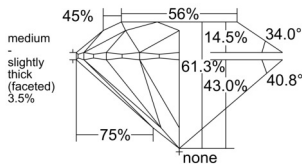

GIA®

FACSIMILE

GIA REPORT 1515145421

Verify this report at GIA.edu

GIA NATURAL DIAMOND DOSSIER®

January 07, 2025
GIA Report Number 1515145421
Shape and Cutting Style ..... Round Brilliant
Measurements ..... 4.96 - 4.97 x 3.04 mm

GRADING RESULTS

Carat Weight ..... 0.46 carat
Color Grade ..... E
Clarity Grade VS2
Cut Grade ..... Excellent

ADDITIONAL GRADING INFORMATION

Polish ..... Excellent
Symmetry ..... Excellent
Fluorescence ..... Faint
Clarity Characteristics..... Cloud, Crystal, Feather
Inscription(s): GIA 1515145421

PROPORTIONS

Profile to actual proportions

GRADING SCALES

GIA COLOR SCALE

COLORED	D
	E
	F
	G
	H
	I
	J
NEAR COLORLESS	K
	L
	M
	N
	O
	P
	Q
	R
	S
	T
	U
	V
	W
	X
	Y
	Z

GIA CLARITY SCALE

FLAWLESS	VERY VERY SLIGHTLY INCLUDED	VS₁	VS₂	SI₁	SI₂	I₁	I₂	I₃	
									FLAWLESS
INTERNALLY FLAWLESS	VERY SLIGHTLY INCLUDED	VS₁	VS₂	SI₁	SI₂	I₁	I₂	I₃	
	SLIGHTLY INCLUDED								
	INCLUDED								

GIA CUT SCALE

EXCELLENT
VERY GOOD
GOOD
FAIR
POOR