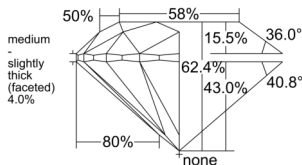

GIA®

FACSIMILE

GIA REPORT 1515830911

Verify this report at GIA.edu

GIA NATURAL DIAMOND DOSSIER®

April 14, 2025
GIA Report Number 1515830911
Shape and Cutting Style ..... Round Brilliant
Measurements ..... 5.22 - 5.25 x 3.27 mm

GRADING RESULTS

Carat Weight ..... 0.56 carat
Color Grade ..... E
Clarity Grade VVS1
Cut Grade ..... Excellent

ADDITIONAL GRADING INFORMATION

Polish ..... Excellent
Symmetry ..... Excellent
Fluorescence ..... None
Clarity Characteristics ..... Pinpoint
Inscription(s): GIA 1515830911

PROPORTIONS

Profile to actual proportions

GRADING SCALES

GIA COLOR SCALE

COLORESS	D
	E
	F
	G
	H
	I
	J
NEAR COLORESS	K
	L
FANIT	M
	N
	O
	P
VERY LIGHT	Q
	R
	S
	T
	U
	V
	W
	X
	Y
LIGHT	Z

GIA CLARITY SCALE

FLAWLESS	INTERNAL FLAWLESS	
		FLAWLESS
VERY VERY SLIGHTLY INCLUDED	VVS₁	
	VVS₂	
VERY SLIGHTLY INCLUDED	VS₁	
	VS₂	
SLIGHTLY INCLUDED	SI₁	
	SI₂	
INCLUDED	I₁	
	I₂	
	I₃	

GIA CUT SCALE

EXCELLENT
VERY GOOD
GOOD
FAIR
POOR