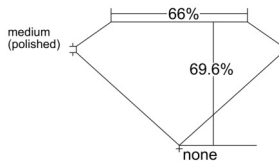

GIA®

FACSIMILE

GIA REPORT 1517262361

Verify this report at GIA.edu

GIA NATURAL DIAMOND DOSSIER®

January 23, 2025
GIA Report Number 1517262361
Shape and Cutting Style ..... **Cut-Cornered Rectangular Modified Brilliant**
Measurements ..... 4.46 x 3.48 x 2.42 mm

GRADING RESULTS

Carat Weight ..... 0.33 carat
Color Grade ..... F
Clarity Grade VVS1

ADDITIONAL GRADING INFORMATION

Polish ..... Excellent
Symmetry ..... Excellent
Fluorescence ..... None
Clarity Characteristics ..... Pinpoint
Inscription(s): GIA 1517262361

PROPORTIONS

Profile not to actual proportions

GRADING SCALES

GIA COLOR SCALE		GIA CLARITY SCALE			
COLORLESS	D	VERY VERY SLIGHTLY INCLUDED	FLAWLESS		
	E		INTERNALLY FLAWLESS		
	F	VERY SLIGHTLY INCLUDED	VVS₁		
	G		VVS₂		
	H		VS₁		
	NEAR COLORLESS	I	SLIGHTLY INCLUDED	VS₂	
		J		SI₁	
		FAINT	K	INCLUDED	SI₂
			L		I₁
			M		I₂
N			I₃		
VERT LIGHT	O	LIGHT			
	P				
	Q				
	R				
	S				
	T				
	U				
	V				
W					
X					
Y					
Z