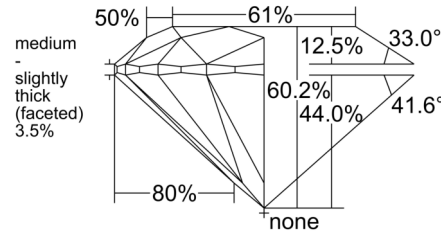

GIA NATURAL DIAMOND GRADING REPORT

April 09, 2025
GIA Report Number 1518841364
Shape and Cutting Style ..... Round Brilliant
Measurements ..... 6.49 - 6.53 x 3.92 mm

GRADING RESULTS

Carat Weight ..... 1.01 carat
Color Grade I
Clarity Grade VS2
Cut Grade ..... Excellent

ADDITIONAL GRADING INFORMATION

Polish ..... Excellent
Symmetry ..... Excellent
Fluorescence ..... None

Inscription(s): GIA 1518841364

Comments: Additional clouds are not shown. Pinpoints are not shown.

PROPORTIONS

Profile to actual proportions