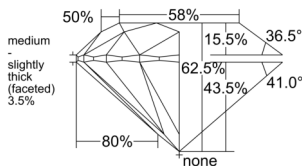

GIA®

FACSIMILE

GIA REPORT 1519447647

Verify this report at GIA.edu

GIA NATURAL DIAMOND DOSSIER®

February 18, 2025
GIA Report Number 1519447647
Shape and Cutting Style ..... Round Brilliant
Measurements ..... 4.83 - 4.86 x 3.03 mm

GRADING RESULTS

Carat Weight ..... 0.44 carat
Color Grade I
Clarity Grade VS1
Cut Grade ..... Excellent

ADDITIONAL GRADING INFORMATION

Polish ..... Excellent
Symmetry ..... Excellent
Fluorescence ..... None
Clarity Characteristics ..... Cloud, Pinpoint
Inscription(s): GIA 1519447647

PROPORTIONS

GRADING SCALES

GIA COLOR SCALE

COLORLESS	D
	E
	F
	G
	H
	I
	J
NEAR COLORLESS	K
	L
FAIN	M
	N
	O
	P
VERY LIGHT	Q
	R
	S
	T
	U
	V
	W
	X
	Y
LIGHT	Z

GIA CLARITY SCALE

FLAWLESS	INTERNAL FLAWLESS	
		EXCELLENT
VERY VERY SLIGHTLY INCLUDED	VVS₁	VERY GOOD
VERY SLIGHTLY INCLUDED	VVS₂	
SLIGHTLY INCLUDED	VS₁	GOOD
	VS₂	
INCLUDED	SI₁	FAIR
	SI₂	
INCLUDED	I₁	POOR
	I₂	
	I₃