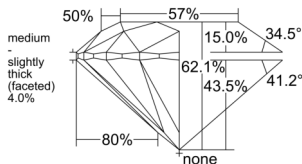

GIA®

FACSIMILE

GIA REPORT 1529178670

Verify this report at GIA.edu

GIA NATURAL DIAMOND DOSSIER®

May 19, 2025
GIA Report Number 1529178670
Shape and Cutting Style ..... Round Brilliant
Measurements ..... 4.72 - 4.74 x 2.93 mm

GRADING RESULTS

Carat Weight ..... 0.40 carat
Color Grade ..... F
Clarity Grade VS1
Cut Grade ..... Excellent

ADDITIONAL GRADING INFORMATION

Polish ..... Very Good
Symmetry ..... Excellent
Fluorescence ..... Strong Blue
Clarity Characteristics ..... Feather, Pinpoint
Inscription(s): GIA 1529178670

PROPORTIONS

GRADING SCALES

GIA COLOR SCALE

COLORLESS	D
	E
	F
	G
	H
NEAR COLORLESS	I
	J
	K
	L
FAIN	M
	N
	O
	P
	Q
VERY LIGHT	R
	S
	T
	U
	V
	W
	X
	Y
LIGHT	Z

GIA CLARITY SCALE

	FLAWLESS
	INTERNALLY FLAWLESS
VERY VERY SLIGHTLY INCLUDED	VVS₁
	VVS₂
VERY SLIGHTLY INCLUDED	VS₁
	VS₂
SLIGHTLY INCLUDED	SI₁
	SI₂
	I₁
	I₂
INCLUDED	I₃

GIA CUT SCALE

	EXCELLENT
	VERY GOOD
	GOOD
	FAIR
	POOR