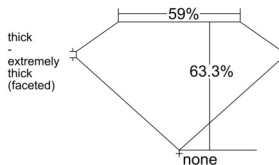

GIA®

FACSIMILE

GIA REPORT 1529757885

Verify this report at GIA.edu

GIA NATURAL DIAMOND DOSSIER®

July 25, 2025
GIA Report Number 1529757885
Shape and Cutting Style ..... Pear Brilliant
Measurements ..... 7.89 x 4.73 x 2.99 mm

GRADING RESULTS

Carat Weight ..... 0.70 carat
Color Grade ..... H
Clarity Grade VS1

ADDITIONAL GRADING INFORMATION

Polish ..... Excellent
Symmetry ..... Very Good
Fluorescence ..... Faint
Clarity Characteristics ..... Cloud
Inscription(s): GIA 1529757885

PROPORTIONS

Profile not to actual proportions

GRADING SCALES

GIA COLOR SCALE		GIA CLARITY SCALE	
COLORLESS	D	VERY VERY SLIGHTLY INCLUDED	FLAWLESS
	E		INTERNALLY FLAWLESS
	F		VVS₁
	G		VVS₂
	H		VS₁
	I		VS₂
	J		SI₁
	K		SI₂
	L		I₁
	M		I₂
NEAR COLORLESS	N	SLIGHTLY INCLUDED	I₃
	O		
	P		
	Q		
FAINT	R		
	S		
	T		
	U		
VERT LIGHT	V		
	W		
	X		
	Y		
LIGHT	Z