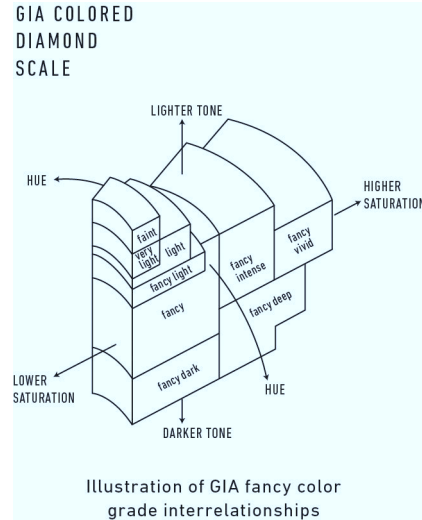

Verify this report at GIA.edu

GIA NATURAL COLORED DIAMOND REPORT

April 23, 2024
Report Type ..... **Identification and Origin Report**
GIA Report Number **2231255011**
Shape and Cutting Style ..... **Oval Modified Brilliant**
Measurements ..... **3.59 x 2.35 x 1.51 mm**
Carat Weight ..... **0.09 carat**
Color Grade ..... **Fancy Vivid Yellow**
Color Origin ..... **Natural**
Color Distribution ..... **Even**
Inscription(s): GIA 2231255011

ADDITIONAL INFORMATION

The results documented in this report refer only to the diamond described, and were obtained using the techniques and equipment available to GIA at the time of examination. This report is not a guarantee or valuation. For additional information and important limitations and disclaimers, please see GIA.edu/terms or call +1 800 421 7250 or +1 760 603 4500. ©2023 Gemological Institute of America, Inc.

reportcheck.gia.edu