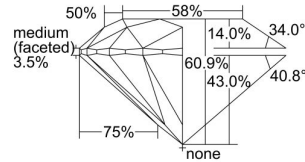

GIA®

FACSIMILE

GIA REPORT 2374795537

Verify this report at GIA.edu

GIA NATURAL DIAMOND DOSSIER®

March 01, 2021
GIA Report Number 2374795537
Shape and Cutting Style ..... Round Brilliant
Measurements ..... 4.97 - 4.98 x 3.03 mm

GRADING RESULTS

Carat Weight ..... 0.46 carat
Color Grade ..... G
Clarity Grade VS2
Cut Grade ..... Excellent

ADDITIONAL GRADING INFORMATION

Polish ..... Excellent
Symmetry ..... Excellent
Fluorescence ..... None
Clarity Characteristics ..... Cloud, Crystal
Inscription(s): GIA 2374795537

PROPORTIONS

Profile to actual proportions

GRADING SCALES

GIA COLOR SCALE	GIA CLARITY SCALE	GIA CUT SCALE	
D	FLAWLESS	EXCELLENT	
E	INTERNALLY FLAWLESS		
F		VVS₁	VERY GOOD
G	VVS₂		
H	VS₁	GOOD	
I	VS₂		
J	SI₁	FAIR	
K	SI₂		
L	I₁	POOR	
M	I₂		
N	I₃		
O			
P			
Q			
R			
S			
T			
U			
V			
W			
X			
Y			
Z