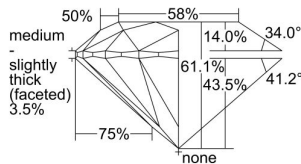

GIA®

FACSIMILE

GIA REPORT

2446764636

Verify this report at GIA.edu

GIA NATURAL DIAMOND DOSSIER®

September 27, 2022

GIA Report Number **2446764636**

Shape and Cutting Style ..... **Round Brilliant**

Measurements ..... **4.37 - 4.40 x 2.68 mm**

GRADING RESULTS

Carat Weight ..... **0.31 carat**

Color Grade ..... **I**

Clarity Grade **S11**

Cut Grade ..... **Excellent**

ADDITIONAL GRADING INFORMATION

Polish ..... **Excellent**

Symmetry ..... **Excellent**

Fluorescence ..... **Faint**

Clarity Characteristics ..... **Crystal**

Inscription(s): **GIA 2446764636**

PROPORTIONS

Profile to actual proportions

GRADING SCALES

GIA
COLOR
SCALE

COLORED	D
	E
	F
	G
	H
	I
	J
NEAR COLORLESS	K
	L
	M
	N
	O
	P
	Q
	R
	S
	T
	U
	V
	W
	X
	Y
	Z

GIA
CLARITY
SCALE

VERY VERY SLIGHTLY INCLUDED	FLAWLESS
	INTERNALLY FLAWLESS
VERY SLIGHTLY INCLUDED	VVS₁
	VVS₂
SLIGHTLY INCLUDED	VS₁
	VS₂
INCLUDED	S1₁
	S1₂
	I₁
	I₂
	I₃

GIA
CUT
SCALE

EXCELLENT
VERY GOOD
GOOD
FAIR
POOR