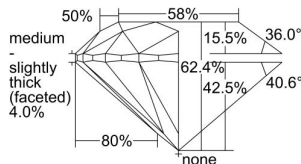

GIA®

FACSIMILE

GIA REPORT 2497585495

Verify this report at GIA.edu

GIA NATURAL DIAMOND DOSSIER®

June 06, 2024
GIA Report Number 2497585495
Shape and Cutting Style ..... Round Brilliant
Measurements ..... 5.84 - 5.87 x 3.65 mm

GRADING RESULTS

Carat Weight ..... 0.78 carat
Color Grade ..... H
Clarity Grade VS1
Cut Grade ..... Excellent

ADDITIONAL GRADING INFORMATION

Polish ..... Excellent
Symmetry ..... Excellent
Fluorescence ..... Faint
Clarity Characteristics..... Crystal, Cloud, Needle, Pinpoint
Inscription(s): GIA 2497585495

PROPORTIONS

Profile to actual proportions

GRADING SCALES

GIA COLOR SCALE	GIA CLARITY SCALE	GIA CUT SCALE	
D	FLAWLESS	EXCELLENT	
E	INTERNALLY FLAWLESS		
F		VVS₁	VERY GOOD
G	VVS₂		
H	VS₁	GOOD	
I	VS₂		
J	SI₁	FAIR	
K	SI₂		
L	I₁	POOR	
M	I₂		
N	I₃		
O			
P			
Q			
R			
S			
T			
U			
V			
W			
X			
Y			
Z