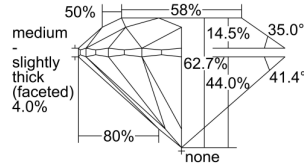

GIA®

FACSIMILE

GIA REPORT 2507023299

Verify this report at GIA.edu

GIA NATURAL DIAMOND DOSSIER®

July 26, 2024
GIA Report Number 2507023299
Shape and Cutting Style ..... Round Brilliant
Measurements ..... 4.34 - 4.37 x 2.73 mm

GRADING RESULTS

Carat Weight ..... 0.32 carat
Color Grade ..... E
Clarity Grade VS2
Cut Grade ..... Excellent

ADDITIONAL GRADING INFORMATION

Polish ..... Excellent
Symmetry ..... Excellent
Fluorescence ..... None
Clarity Characteristics ..... Cloud
Inscription(s): GIA 2507023299

PROPORTIONS

Profile to actual proportions

GRADING SCALES

GIA COLOR SCALE

COLORED	D
	E
	F
	G
	H
	I
	J
NEAR COLORLESS	K
	L
	M
	N
	O
	P
	Q
	R
	S
	T
	U
	V
	W
	X
	Y
	Z

GIA CLARITY SCALE

GIA CUT SCALE

EXCELLENT
VERY GOOD
GOOD
FAIR
POOR