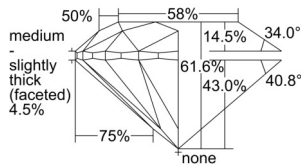

GIA®

FACSIMILE

GIA REPORT 2507675988

Verify this report at GIA.edu

GIA NATURAL DIAMOND DOSSIER®

October 17, 2024
GIA Report Number 2507675988
Shape and Cutting Style ..... Round Brilliant
Measurements ..... 4.71 - 4.73 x 2.91 mm

GRADING RESULTS

Carat Weight ..... 0.40 carat
Color Grade ..... D
Clarity Grade S11
Cut Grade ..... Excellent

ADDITIONAL GRADING INFORMATION

Polish ..... Excellent
Symmetry ..... Excellent
Fluorescence ..... Strong Blue
Clarity Characteristics ..... Cloud, Crystal
Inscription(s): GIA 2507675988

PROPORTIONS

Profile to actual proportions

GRADING SCALES

GIA COLOR SCALE	GIA CLARITY SCALE	GIA CUT SCALE	
D	FLAWLESS	EXCELLENT	
E	INTERNALLY FLAWLESS		
F		VVS₁	VERY GOOD
G	VVS₂		
H	VS₁	GOOD	
I	VS₂		
J	S1₁	FAIR	
K	S1₂		
L	I₁	POOR	
M	I₂		
N	I₃		
O			
P			
Q			
R			
S			
T			
U			
V			
W			
X			
Y			
Z