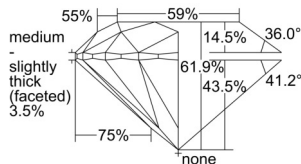

GIA®

FACSIMILE

GIA REPORT 2507774154

Verify this report at GIA.edu

GIA NATURAL DIAMOND DOSSIER®

November 14, 2024
GIA Report Number 2507774154
Shape and Cutting Style ..... Round Brilliant
Measurements ..... 5.37 - 5.40 x 3.34 mm

GRADING RESULTS

Carat Weight ..... 0.60 carat
Color Grade I
Clarity Grade S11
Cut Grade ..... Excellent

ADDITIONAL GRADING INFORMATION

Polish ..... Excellent
Symmetry ..... Very Good
Fluorescence ..... Faint
Clarity Characteristics ..... Feather, Cloud, Crystal
Inscription(s): GIA 2507774154

PROPORTIONS

Profile to actual proportions