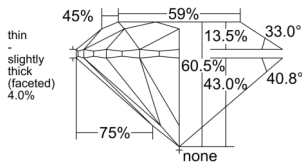

GIA®

FACSIMILE

GIA REPORT 2516662916

Verify this report at GIA.edu

GIA NATURAL DIAMOND DOSSIER®

March 19, 2025
GIA Report Number 2516662916
Shape and Cutting Style ..... Round Brilliant
Measurements ..... 5.10 - 5.14 x 3.10 mm

GRADING RESULTS

Carat Weight ..... 0.50 carat
Color Grade ..... F
Clarity Grade S11
Cut Grade ..... Excellent

ADDITIONAL GRADING INFORMATION

Polish ..... Excellent
Symmetry ..... Excellent
Fluorescence ..... None
Clarity Characteristics ..... Cloud, Crystal
Inscription(s): GIA 2516662916

PROPORTIONS

Profile to actual proportions

GRADING SCALES

GIA COLOR SCALE	GIA CLARITY SCALE	GIA CUT SCALE	
D	FLAWLESS	EXCELLENT	
E	INTERNALLY FLAWLESS		
F		VVS₁	VERY GOOD
G	VVS₂		
H	VS₁	GOOD	
I	VS₂		
J	S1₁	FAIR	
K	S1₂		
L	I₁	POOR	
M	I₂		
N	I₃		
O			
P			
Q			
R			
S			
T			
U			
V			
W			
X			
Y			
Z