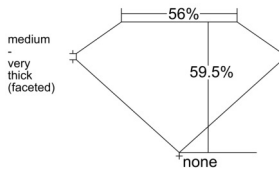

GIA®

FACSIMILE

GIA REPORT 2516744849

Verify this report at GIA.edu

GIA NATURAL DIAMOND DOSSIER®

March 27, 2025
GIA Report Number 2516744849
Shape and Cutting Style ..... Heart Brilliant
Measurements ..... 5.13 x 5.80 x 3.45 mm

GRADING RESULTS

Carat Weight ..... 0.60 carat
Color Grade I
Clarity Grade VS2

ADDITIONAL GRADING INFORMATION

Polish ..... Excellent
Symmetry ..... Excellent
Fluorescence ..... Faint
Clarity Characteristics ..... Cloud, Crystal
Inspection(s): GIA 2516744849

PROPORTIONS

Profile not to actual proportions

GRADING SCALES

GIA COLOR SCALE		GIA CLARITY SCALE			
COLORLESS	D	VERY VERY SLIGHTLY INCLUDED	FLAWLESS		
	E		INTERNALLY FLAWLESS		
	F		VVS₁		
	NEAR COLORLESS	G	VVS₂		
		H	VERY SLIGHTLY INCLUDED	VS₁	
		I		VS₂	
		FAINT	J	SLIGHTLY INCLUDED	SI₁
	K		SI₂		
	L		INCLUDED		I₁
	M			I₂	
N	I₃				
LIGHT	O				
	P				
	Q				
	R				
	S				
	T				
	U				
V					
W					
X					
Y					
Z