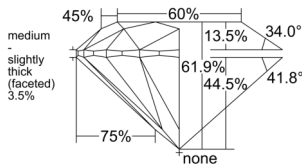

GIA®

FACSIMILE

GIA REPORT 2516792386

Verify this report at GIA.edu

GIA NATURAL DIAMOND DOSSIER®

April 03, 2025
GIA Report Number 2516792386
Shape and Cutting Style ..... Round Brilliant
Measurements ..... 5.40 - 5.42 x 3.35 mm

GRADING RESULTS

Carat Weight ..... 0.60 carat
Color Grade ..... E
Clarity Grade VS1
Cut Grade ..... Excellent

ADDITIONAL GRADING INFORMATION

Polish ..... Excellent
Symmetry ..... Excellent
Fluorescence ..... None
Clarity Characteristics ..... Cloud
Inscription(s): GIA 2516792386

PROPORTIONS

Profile to actual proportions

GRADING SCALES

GIA COLOR SCALE	GIA CLARITY SCALE	GIA CUT SCALE	
D	FLAWLESS	EXCELLENT	
E	INTERNALLY FLAWLESS		
F		VVS₁	VERY GOOD
G	VVS₂		
H	VS₁	GOOD	
I	VS₂		
J	SI₁	FAIR	
K	SI₂		
L	I₁	POOR	
M			
N			
O	I₂		
P			
Q	I₃		
R			
S			
T			
U			
V			
W			
X			
Y			
Z