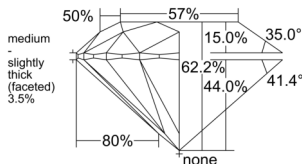

GIA®

FACSIMILE

GIA REPORT 2516831726

Verify this report at GIA.edu

GIA NATURAL DIAMOND DOSSIER®

April 08, 2025
GIA Report Number 2516831726
Shape and Cutting Style ..... Round Brilliant
Measurements ..... 5.69 - 5.71 x 3.55 mm

GRADING RESULTS

Carat Weight ..... 0.70 carat
Color Grade ..... F
Clarity Grade S11
Cut Grade ..... Excellent

ADDITIONAL GRADING INFORMATION

Polish ..... Excellent
Symmetry ..... Excellent
Fluorescence ..... None
Clarity Characteristics ..... Feather, Crystal
Inscription(s): GIA 2516831726

PROPORTIONS

GRADING SCALES

GIA COLOR SCALE

COLOURESS	D
	E
	F
	G
	H
	I
	J
NEAR COLOURESS	K
	L
FAIN	M
	N
	O
	P
VERY LIGHT	Q
	R
	S
	T
	U
	V
	W
	X
	Y
LIGHT	Z

GIA CLARITY SCALE

FLAWLESS	VERY VERY SLIGHTLY INCLUDED	VS₁	VS₂	S1₁	S1₂	I₁	I₂	I₃			
									VERY SLIGHTLY INCLUDED	SLIGHTLY INCLUDED	INCLUDED

GIA CUT SCALE

EXCELLENT
VERY GOOD
GOOD
FAIR
POOR