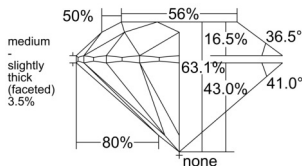

GIA®

FACSIMILE

GIA REPORT 2516905134

Verify this report at GIA.edu

GIA NATURAL DIAMOND DOSSIER®

April 17, 2025
GIA Report Number 2516905134
Shape and Cutting Style ..... Round Brilliant
Measurements ..... 4.68 - 4.70 x 2.96 mm

GRADING RESULTS

Carat Weight ..... 0.40 carat
Color Grade ..... E
Clarity Grade VS1
Cut Grade ..... Excellent

ADDITIONAL GRADING INFORMATION

Polish ..... Excellent
Symmetry ..... Excellent
Fluorescence ..... Faint
Clarity Characteristics ..... Cloud, Feather, Pinpoint
Inscription(s): GIA 2516905134

PROPORTIONS

GRADING SCALES

GIA COLOR SCALE	GIA CLARITY SCALE	GIA CUT SCALE
Colorless	Flawless	Excellent
Near Colorless	Internally Flawless	
Faint	VVS₁	Very Good
Very Light	VVS₂	
Light	VS₁	Good
	VS₂	
	SI₁	Fair
	SI₂	
	I₁	Poor
	I₂	
	I₃