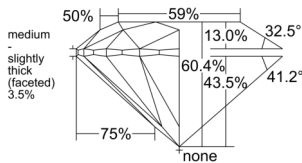

GIA®

FACSIMILE

GIA REPORT 2517378263

Verify this report at GIA.edu

GIA NATURAL DIAMOND DOSSIER®

February 07, 2025
GIA Report Number 2517378263
Shape and Cutting Style ..... Round Brilliant
Measurements ..... 3.67 - 3.69 x 2.22 mm

GRADING RESULTS

Carat Weight ..... 0.18 carat
Color Grade ..... G
Clarity Grade VS2
Cut Grade ..... Excellent

ADDITIONAL GRADING INFORMATION

Polish ..... Excellent
Symmetry ..... Excellent
Fluorescence ..... Medium Blue
Clarity Characteristics ..... Feather, Cavity
Inscription(s): GIA 2517378263

PROPORTIONS

Profile to actual proportions