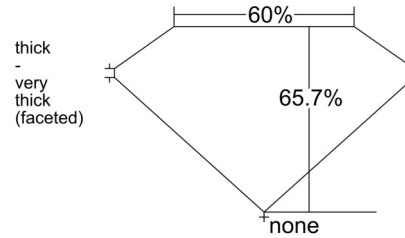

GIA NATURAL DIAMOND GRADING REPORT

February 20, 2025  
 GIA Report Number ..... 2517462230  
 Shape and Cutting Style ..... Oval Brilliant  
 Measurements ..... 7.51 x 5.39 x 3.55 mm

GRADING RESULTS

Carat Weight ..... 1.00 carat  
 Color Grade ..... F  
 Clarity Grade ..... VVS2

Profile not to actual proportions

CLARITY CHARACTERISTICS

KEY TO SYMBOLS\*

- Pinpoint

\* Red symbols denote internal characteristics (inclusions). Green or black symbols denote external characteristics (blemishes). Diagram is an approximate representation of the diamond, and symbols shown indicate type, position, and approximate size of clarity characteristics. All clarity characteristics may not be shown. Details of finish are not shown.