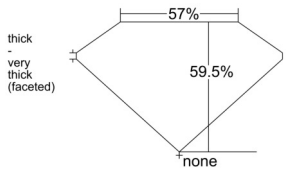

GIA®

FACSIMILE

GIA REPORT 2518271171

Verify this report at GIA.edu

GIA NATURAL DIAMOND DOSSIER®

January 23, 2025
GIA Report Number 2518271171
Shape and Cutting Style ..... Heart Brilliant
Measurements ..... 5.05 x 5.83 x 3.47 mm

GRADING RESULTS

Carat Weight ..... 0.60 carat
Color Grade ..... D
Clarity Grade VS2

ADDITIONAL GRADING INFORMATION

Polish ..... Very Good
Symmetry ..... Very Good
Fluorescence ..... Strong Blue
Clarity Characteristics..... Crystal, Cavity, Feather
Inscription(s): GIA 2518271171

PROPORTIONS

Profile not to actual proportions

GRADING SCALES

GIA COLOR SCALE		GIA CLARITY SCALE			
COLORLESS	D	VERY VERY SLIGHTLY INCLUDED	FLAWLESS		
	E		INTERNALLY FLAWLESS		
	F	VERY SLIGHTLY INCLUDED	VVS₁		
	G		VVS₂		
	H		VS₁		
	NEAR COLORLESS	I	SLIGHTLY INCLUDED	VS₂	
		J		SI₁	
		FAINT	K	INCLUDED	SI₂
			L		I₁
			M		I₂
VERT LIGHT	N	LIGHT	I₃		
	O				
	P				
	Q				
	R