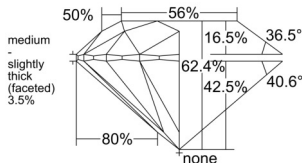

GIA®

FACSIMILE

GIA REPORT 2518740756

Verify this report at GIA.edu

GIA NATURAL DIAMOND DOSSIER®

March 29, 2025
GIA Report Number 2518740756
Shape and Cutting Style ..... Round Brilliant
Measurements ..... 5.05 - 5.08 x 3.16 mm

GRADING RESULTS

Carat Weight ..... 0.50 carat
Color Grade ..... F
Clarity Grade VS1
Cut Grade ..... Excellent

ADDITIONAL GRADING INFORMATION

Polish ..... Excellent
Symmetry ..... Very Good
Fluorescence ..... None
Clarity Characteristics ..... Feather, Pinpoint
Inscription(s): GIA 2518740756

PROPORTIONS

Profile to actual proportions