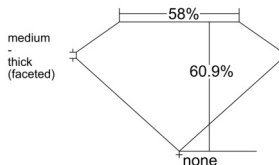

GIA®

FACSIMILE

GIA REPORT 2524874379

Verify this report at GIA.edu

GIA NATURAL DIAMOND DOSSIER®

July 22, 2025
GIA Report Number 2524874379
Shape and Cutting Style ..... Heart Brilliant
Measurements ..... 4.71 x 5.24 x 3.19 mm

GRADING RESULTS

Carat Weight ..... 0.45 carat
Color Grade ..... E
Clarity Grade VVS2

ADDITIONAL GRADING INFORMATION

Polish ..... Excellent
Symmetry ..... Excellent
Fluorescence ..... None
Clarity Characteristics ..... Pinpoint, Feather
Inscription(s): GIA 2524874379

PROPORTIONS

Profile not to actual proportions

GRADING SCALES

GIA COLOR SCALE		GIA CLARITY SCALE				
COLORLESS	D	VERY VERY SLIGHTLY INCLUDED	FLAWLESS			
	E		INTERNALLY FLAWLESS			
	F		VVS₁			
	NEAR COLORLESS	G	VERY SLIGHTLY INCLUDED	VVS₂		
		H		VS₁		
		FAINT	I	SLIGHTLY INCLUDED	VS₂	
			J		SI₁	
			LIGHT	K	INCLUDED	SI₂
	L	I₁				
	M	I₂				
N	NOT GRADED	I₃				
O						
P						
Q						
R						
S						
T						
U						
V						
W						
X						
Y						
Z