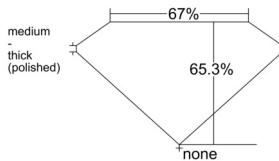

GIA®

FACSIMILE

GIA REPORT 2527563576

Verify this report at GIA.edu

GIA NATURAL DIAMOND DOSSIER®

June 20, 2025
GIA Report Number 2527563576
Shape and Cutting Style ..... Emerald Cut
Measurements ..... 6.09 x 3.81 x 2.49 mm

GRADING RESULTS

Carat Weight ..... 0.54 carat
Color Grade ..... F
Clarity Grade VS1

ADDITIONAL GRADING INFORMATION

Polish ..... Excellent
Symmetry ..... Very Good
Fluorescence ..... Medium Blue
Clarity Characteristics ..... Crystal
Inscription(s): GIA 2527563576

PROPORTIONS

Profile not to actual proportions

GRADING SCALES

GIA COLOR SCALE		GIA CLARITY SCALE			
COLORLESS	D	NEAR COLORLESS	FLAWLESS		
	E		INTERNALLY FLAWLESS		
	F		VERY VERY SLIGHTLY INCLUDED	VVS₁	
	G			VVS₂	
	H		VERY SLIGHTLY INCLUDED	VS₁	
	I			VS₂	
	J			SLIGHTLY INCLUDED	SI₁
	K		SI₂		
	FANT		L	VERY LIGHT	I₁
			M		
N		INCLUDED	I₂		
O			I₃		
P		LIGHT			
Q					
R					
S					
T					
U					
V					
W					
X					
Y					
Z